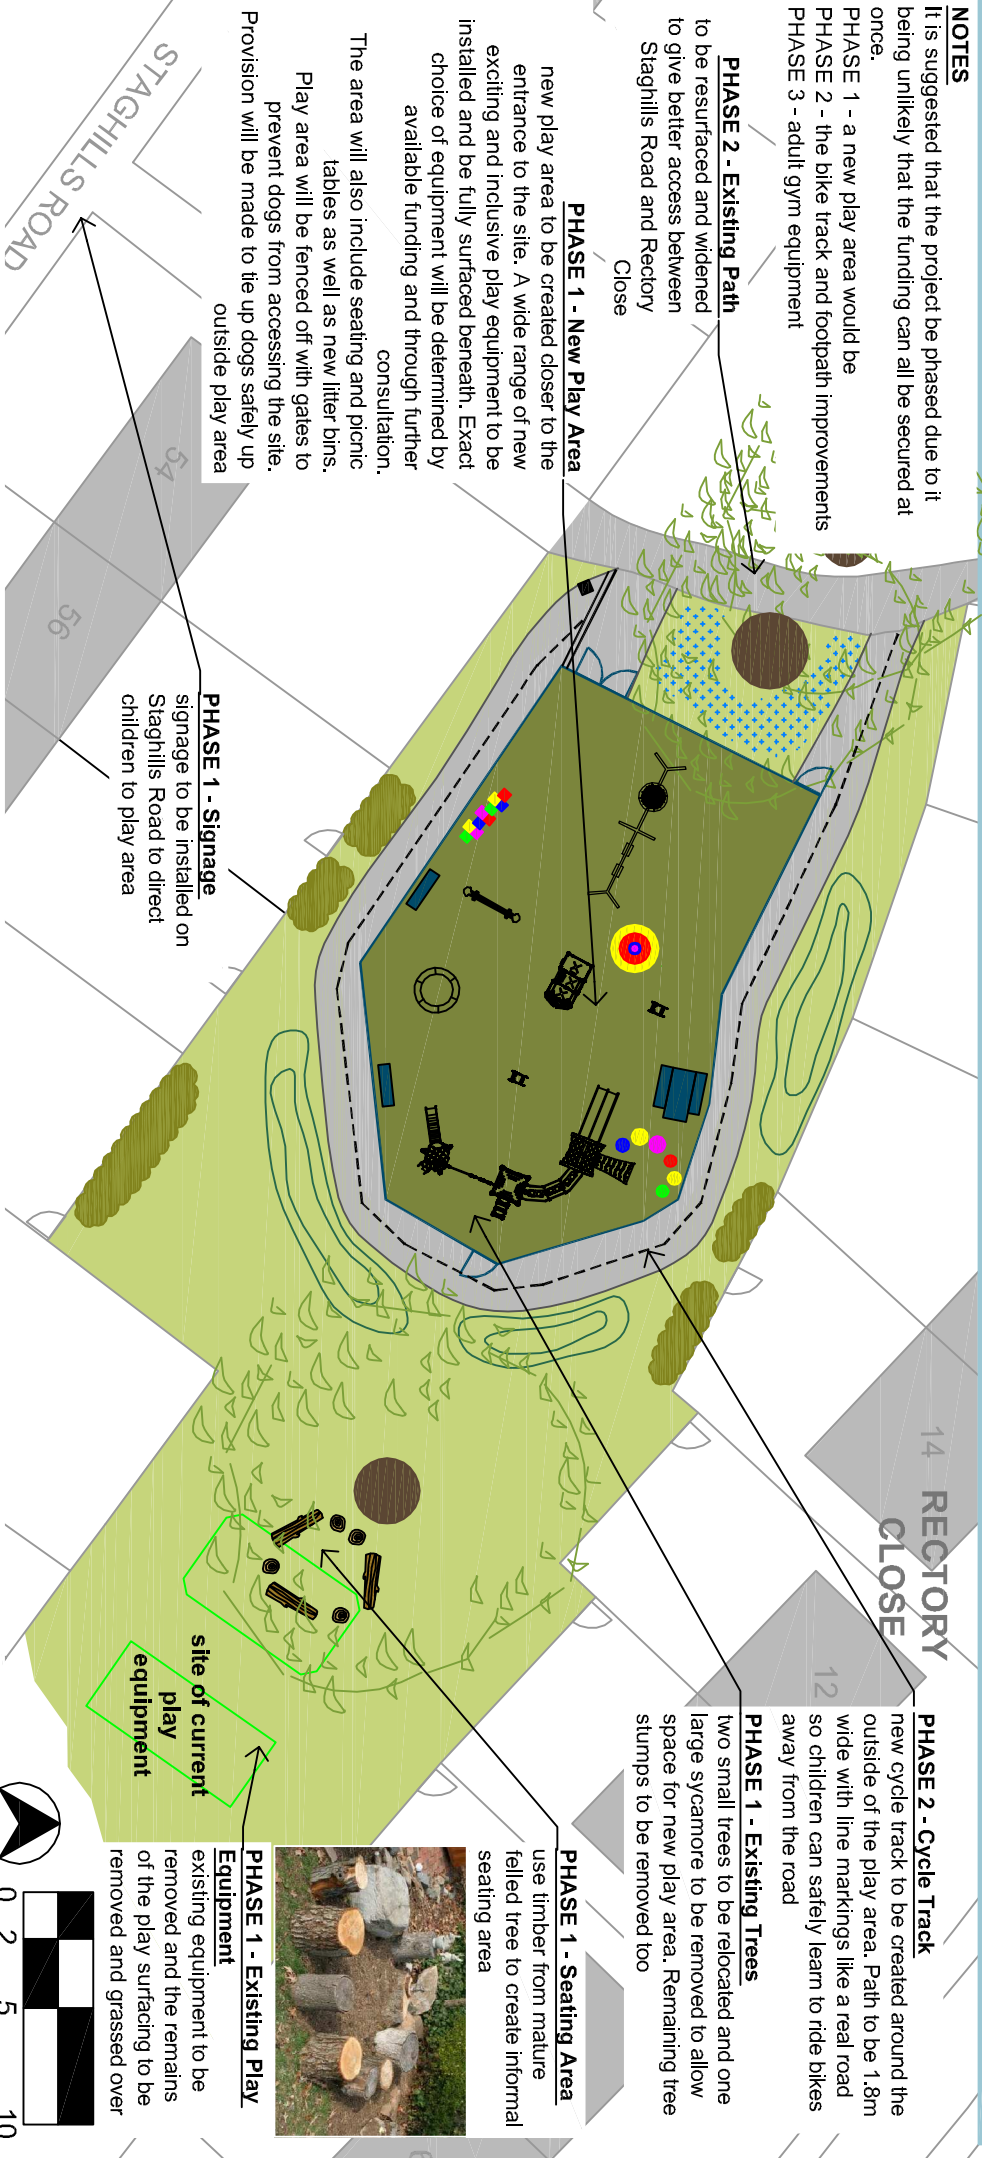

staghills play area - sketch design v1

NOTES

It is suggested that the project be phased due to it being unlikely that the funding can all be secured at once.

- PHASE 1 - a new play area would be
- PHASE 2 - the bike track and footpath improvements
- PHASE 3 - adult gym equipment

A few ideas of play equipment that could be used at Staghills Play Area. Exact equipment to be determined on funding and through further consultation